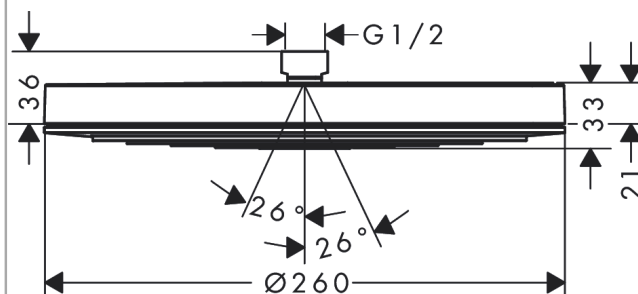

Pulsify S

Overhead shower 260 1jet

Surfaces: **Matt White** Article Number: **24140700**

Description

product features

- shower head size: 260 mm
- spray type: PowderRain
- Fast Drain empties the overhead shower from an angle of 10°
- ball-joint: overhead shower angle adjustable
- material spray disc: plastic
- spray disc surface: graphite
- maximum flow rate at 3 bar: 12,3 l/min
- flow rate PowderRain spray (at 3 bar): 12,3 l/min
- minimum flow pressure: 1 bar
- installation: ceiling or wall
- connection thread G ½
- connection dimension: DN15

Technology

Design awards

reddot winner 2021

Product image

Scale drawing

Flowchart